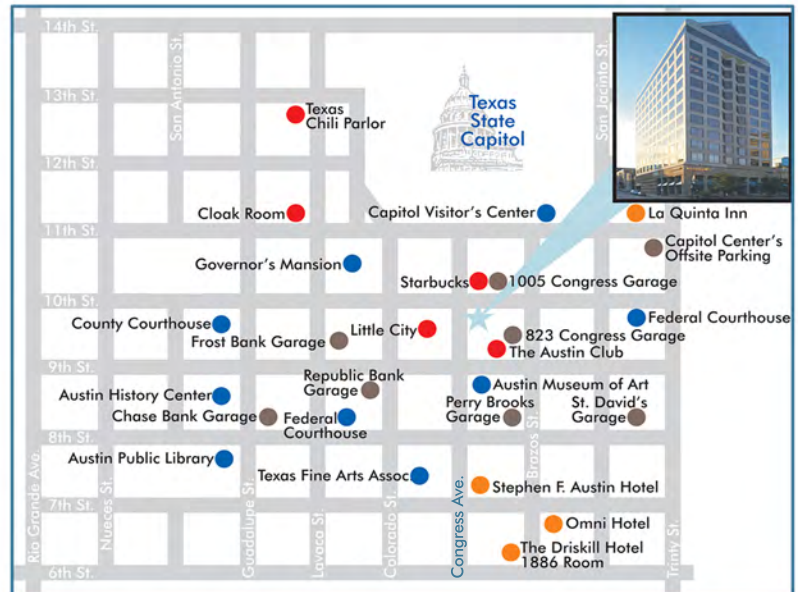

**Suite 1135** 5,376 RSF

Beautiful space with upgraded finishes, perfect for a law firm

- Class A Quality
- 3 Blocks from Courthouse
- Terrific Views
- Full Height Glass
- 2 Blocks from Capitol
- Professional On-Site Management
- On-Site Banking - Plains Capital
- Abundant Surrounding Amenities